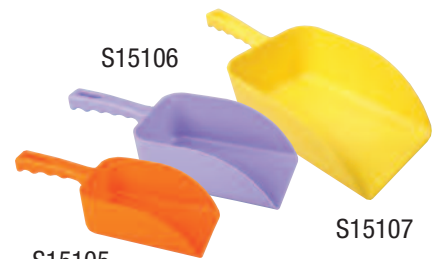

Shovels, Scoops, Paddles, Wall Hangers & Holders

S15104

S10252

S80301

S80101 and S80111

S15105

S15106

S15107

Code

Product Description

Size

S15105
S15106
S15107

Hand Scoop, Polypropylene 500g
Hand Scoop, Polypropylene 750g
Hand Scoop, Polypropylene 1,000g

100 x 260mm
138 x 310mm
160 x 360mm

S80301
S10252

Dust Pan, Polypropylene
Brush Polyester (medium)

300 x 310mm
340mm x 35 x 50mm.

S80101
S80111

Bucket, Polypropylene
Lid for Bucket, Polypropylene

15 litre

S15104

Ergonomic one piece Shovel (large)

330 x 380 x 1,330mm

www.mcdonnells.ie