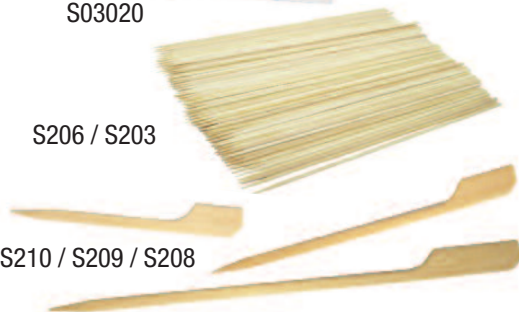

# Burger Discs & Kebab Skewers

S145 / S146 / S151

S156

S143

S144

S160

S012

Code	Shape Description	Size	Colour
<b>Burger Discs</b>			
S012	Round Burger Discs	100mm / 4"	W
S156	Round Burger Discs	100mm / 4"	BLK
S058	Round Burger Discs	120mm / 5"	W/Gr/BLK
S062	Round Deckelled Burger Discs	120 x 120mm	W/Gr
S03020	Square Machine Burger Discs	115 x 115mm	W
S143	Square Deckelled Burger Discs	5" / 500g	BLK/Gr
S144	Steakette Burger Discs	500g	BLK
S145	Pink Round Burger Discs	100mm / 4"	Pk
S146	Pink Round Burger Discs	120mm / 5"	Pk
S151	Pink Round Burger Discs	150mm / 6"	Pk
S160	Pink Steakette Burger Discs	500g	Pk

S058

S062

S03020

Code	Shape Description	Size
<b>Skewers</b>		
S210	Teppo Gushi Skewers	12cm
S209	Teppo Gushi Skewers	18cm
S208	Teppo Gushi Skewers	9cm
S206	Grillsticks	250mm Ø3mm
S203	Grillsticks	180mm Ø3mm