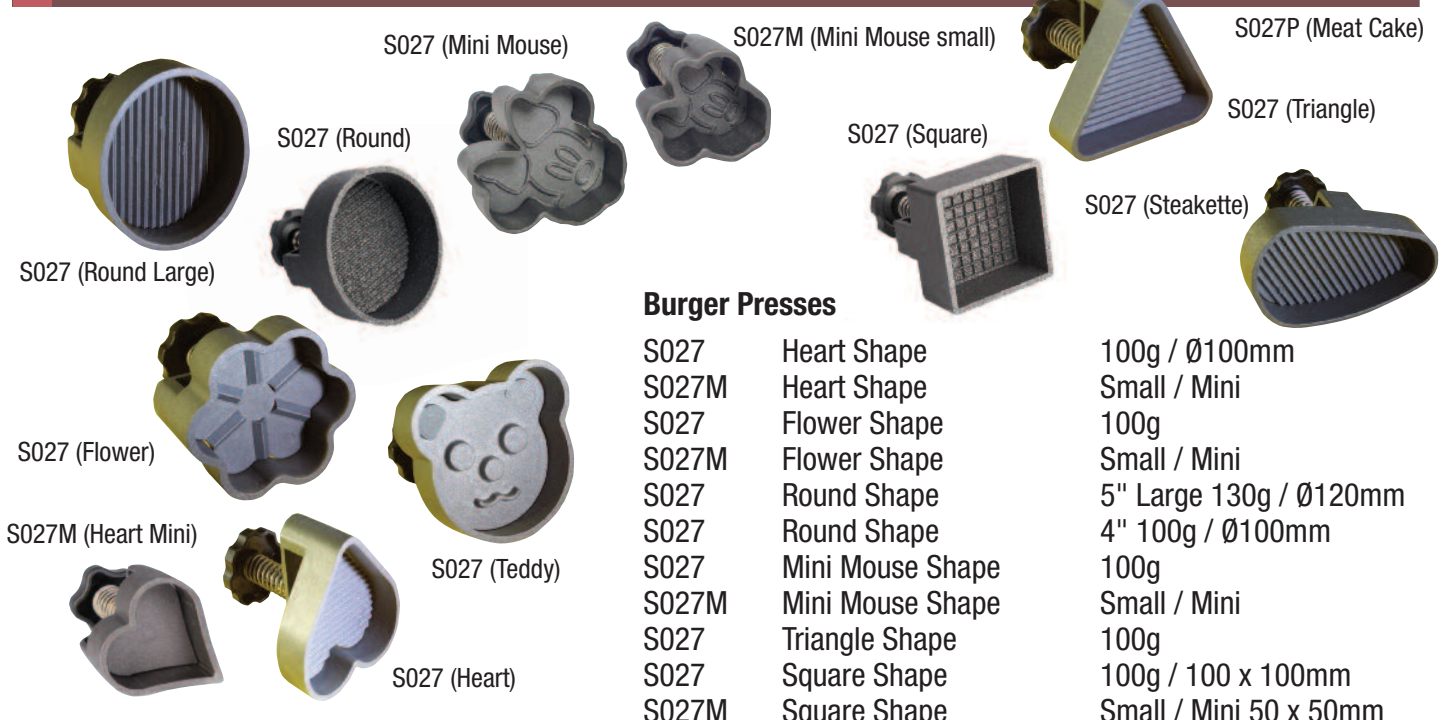

# Burger Presses & Kebab Makers

S027 (Mini Mouse)      S027M (Mini Mouse small)      S027P (Meat Cake)

S027 (Round)      S027 (Triangle)

S027 (Round Large)      S027 (Square)      S027 (Steakette)

S027 (Flower)      S027 (Heart)

### Burger Presses

S027	Heart Shape	100g / Ø100mm
S027M	Heart Shape	Small / Mini
S027	Flower Shape	100g
S027M	Flower Shape	Small / Mini
S027	Round Shape	5" Large 130g / Ø120mm
S027	Round Shape	4" 100g / Ø100mm
S027	Mini Mouse Shape	100g
S027M	Mini Mouse Shape	Small / Mini
S027	Triangle Shape	100g
S027	Square Shape	100g / 100 x 100mm
S027M	Square Shape	Small / Mini 50 x 50mm
S027	Steakette Shape	120g
S027	Teddy Bear Shape	120g
S027P	Meat Cake Round Shape	135g

# Burger Discs & Kebab Skewers

S145 / S146 / S151

S156

S143

S144

S160

S012

Code	Shape Description	Size	Colour
<b>Burger Discs</b>			
S012	Round Burger Discs	100mm / 4"	W
S156	Round Burger Discs	100mm / 4"	BLK
S058	Round Burger Discs	120mm / 5"	W/Gr/BLK
S062	Round Deckelled Burger Discs	120 x 120mm	W/Gr
S03020	Square Machine Burger Discs	115 x 115mm	W
S143	Square Deckelled Burger Discs	5" / 500g	BLK/Gr
S144	Steakette Burger Discs	500g	BLK
S145	Pink Round Burger Discs	100mm / 4"	Pk
S146	Pink Round Burger Discs	120mm / 5"	Pk
S151	Pink Round Burger Discs	150mm / 6"	Pk
S160	Pink Steakette Burger Discs	500g	Pk

S058

S062

S03020

Code	Shape Description	Size
<b>Skewers</b>		
S210	Teppo Gushi Skewers	12cm
S209	Teppo Gushi Skewers	18cm
S208	Teppo Gushi Skewers	9cm
S206	Grillsticks	250mm Ø3mm
S203	Grillsticks	180mm Ø3mm