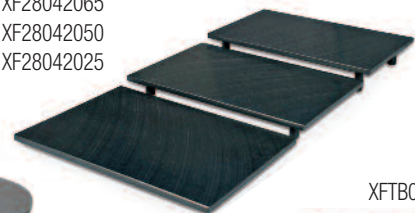

# Risers, Highlighters, Steps and Stands

GH114

GH117

GH118

GH119

GH3605  
GH3610  
GH3615

Code	Description	Size
GTB36	Three Step Riser Unit	750 x 600 x 90mm
GTB37	Three Step Riser Unit	750 x 300 x 90mm
XD500	Three Step Riser Unit	500 x 800 x 80mm
XD600400	Three Step Riser Unit	600 x 400 x 120mm
XFTB0333	Stepped Display Quadrant	790 x 790 x 65mm
XF28042065	Step Riser Blk	280 x 420 x 65mm
XF28042050	Step Riser Blk	280 x 420 x 50mm
XF28042025	Step Riser Blk	280 x 420 x 25mm
GH114	Silicon Riser Blk/W	Ø 90 x 45 x 30mm
GH117	Universal Riser Blk/W	119 x 119 x 50mm
GH118	Pedestal Stand Blk/W	200 x 200 x 70mm
GH119	Pedestal Stand Blk/W	170 x 170 x 100mm
GH3605	Twist Risers Blk/Clr	50mm
GH3610	Twist Risers Blk/Clr	100mm
GH3615	Twist Risers Blk/Clr	50mm
XD20B	Plexi Round Tray for Stand	200mm
XD25B	Plexi Round Tray for Stand	250mm
XD1715	Clear Round Plexi Riser	170 x 100mm
XD121210	Clear Square Plexi Riser	120 x 120 x 100mm
XD121250	Clear Square Plexi Riser	120 x 120 x 50mm

GTB36  
GTB37

XF28042065  
XF28042050  
XF28042025

XFTB0333

XD1715  
XD121210  
XD121250

[www.mcdonnells.ie](http://www.mcdonnells.ie)

Tel. +353 1 677 8123

Unit 15, Northern Cross Business Park,  
North Road, Dublin 11 D11 W5WN

# Non-Slip & Metal Stands & Risers

Anti Slip Cube Risers

GCCLX131602

Code	Description	Size
<b>Anti Slip Risers</b>		
GCCLX150102	Anti Slip Riser	150 x 150 x 150mm
GCCLX150202	Anti Slip Riser	150 x 150 x 100mm
GCCLX150302	Anti Slip Riser	150 x 150 x 50mm
GCCLX150402	Sloped Anti Slip Riser	150 x 150 x 50mm
<b>Metal Risers</b>		
GCCLX131602	Metal Stand	325 x 176 x 120mm
GCCLX131702	Metal Stand	325 x 179 x 170mm
GCCLX121602	Metal Stand	325 x 265 x 120mm
GCCLX121702	Metal Stand	324 x 365 x 170mm
GCCLX111602	Metal Stand	530 x 325 x 120mm
GCCLX111702	Metal Stand	530 x 325 x 170mm
GCCLX281902	Metal Stand Round	Ø 285 x 70mm
GCCLX131802	Metal Sloped Riser	325 x 176 x 70mm
GCCLX121802	Metal Sloped Riser	325 x 265 x 70mm
GCCLX111802	Metal Sloped Riser	530 x 325 x 70mm