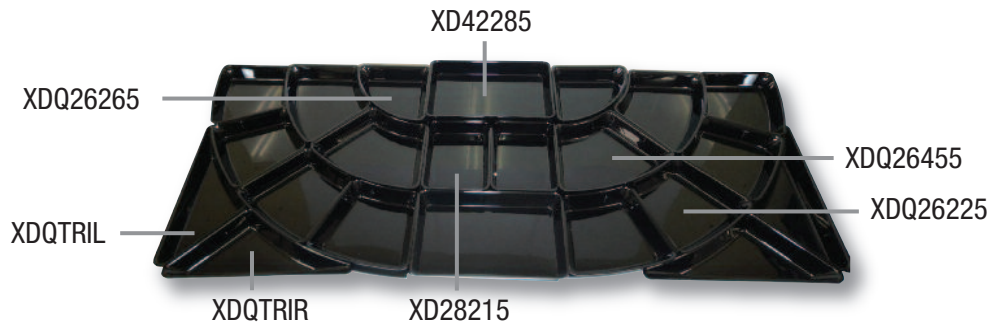

# Plexiline System 28 Black Trays & Dishes

Product Code	Product Description	Size
XD2814	Plexiline Tray (PLA28140ZW)	28 x 14cm
XD28145	Plexiline Dish (PLA281450ZW)	28 x 14 x 5cm
XD2821	Plexiline Tray (PLA28210ZW)	28 x 21cm
XD28215	Plexiline Dish (PLA282150ZW)	28 x 21 x 5cm
XD282110	Plexiline Dish (PLA28110ZW)	28 x 21 x 10cm
XD2828	Plexiline Tray (PLA28280ZW)	28 x 28cm
XD28285	Plexiline Dish (PLA282859ZW)	28 x 28 x 5cm
XD4228	Plexiline Tray (PLA42280ZW)	42 x 28cm
XD42285	Plexiline Dish (PLA422850ZW)	42 x 28 x 5cm
XD2813	Plexiline Corner Tray (PLA28135ZW)	28 x 13cm
XD28135	Plexiline Corner Dish (PLA281355ZW)	28 x 13 x 5cm

# Plexiline System 28 Black Trays & Dishes

**System 28 extended half circle display**

**90° angle display**