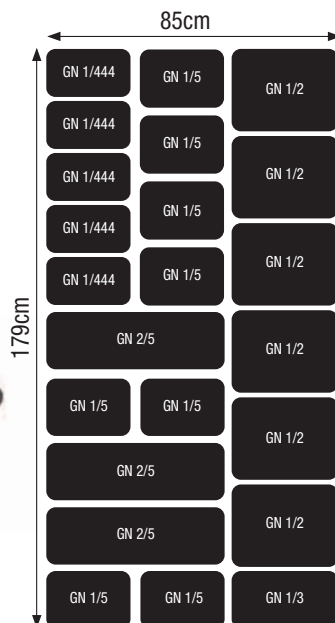

Plexiline Gastro Black Trays and Dishes

XDGN2648

XDGN26168

XDGN26485

XDGN20264

XDGN2620

XDGN2616

Product Code	Product Description	Size
XDGN2620	1/5 Tray (GN15170ZW)	26 x 20cm
XDGN20264	1/5 Dish (GN1540ZW)	26 x 20 x 4cm
XDGN26208	1/5 Dish Deep (GN1850ZW)	26 x 20 x 8cm
XDGN2616	1/4 Tray (GN14170ZW)	26 x 16cm
XDGN26165	1/4 Dish (GN1450ZW)	26 x 16 x 5cm
XDGN26168	1/4 Dish Deep (GN1480ZW)	26 x 16 x 8cm
XDGN32178	1/3 Dish Deep (GN1380ZW)	32 x 17 x 8cm
XDGN2632	1/2 Tray (GN1217ZW)	26 x 32cm
XDGN26325	1/2 Tray (GN1250ZW)	26 x 32 x 5cm
XDGN32268	1/2 Dish Deep (GN1280ZW)	32 x 26 x 8cm
XDGN2648	3/4 Tray (GN3417ZW)	25 x 48cm
XDGN26485	3/4 Dish (GN3450ZW)	25 x 48 x 5cm
XDGN5316	2/4 Tray (GN2417ZW)	53 x 16cm
XDGN5321	2/5 Tray (GN2517ZW)	53 x 21cm
XDGN53214	2/5 Dish (GN2540ZW)	53 x 21 x 4cm
XD81264	5/4 Dish (PLA812640ZW)	81 x 26 x 4cm