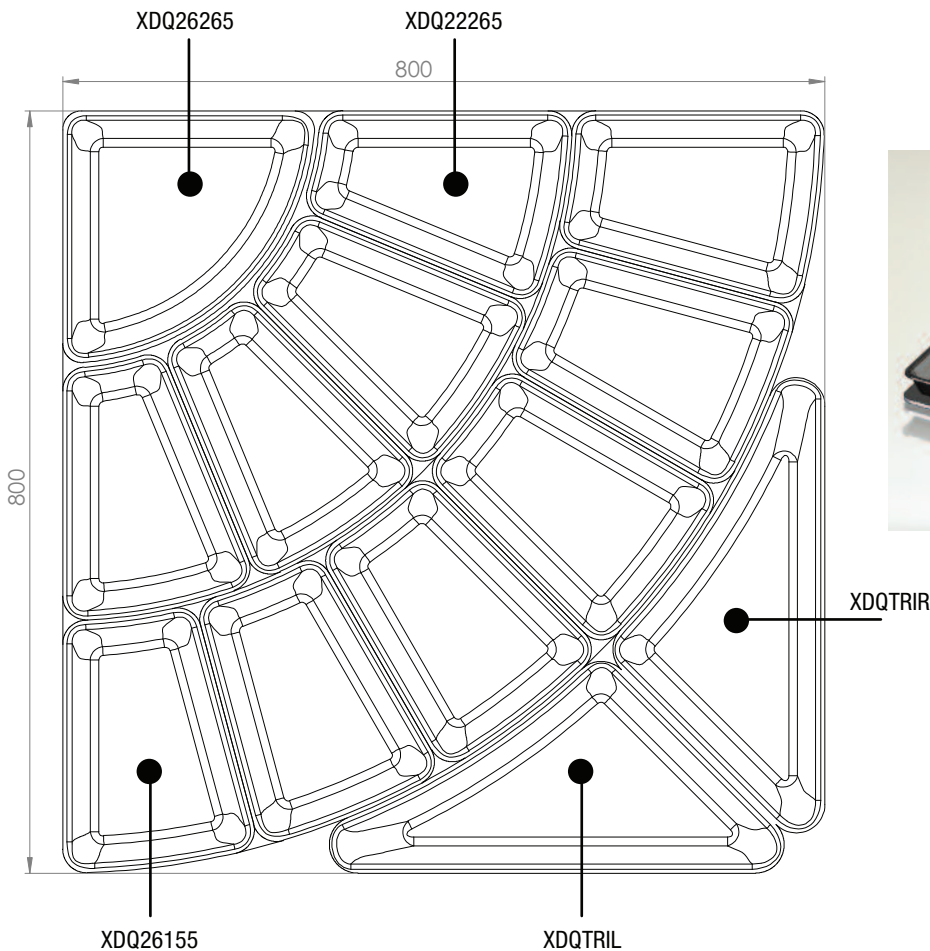

www.mcdonnells.ie

Tel. +353 1 677 8123

Unit 15, Northern Cross Business Park,
North Road, Dublin 11 D11 W5WN

McDonnell's
suppliers to the food trade