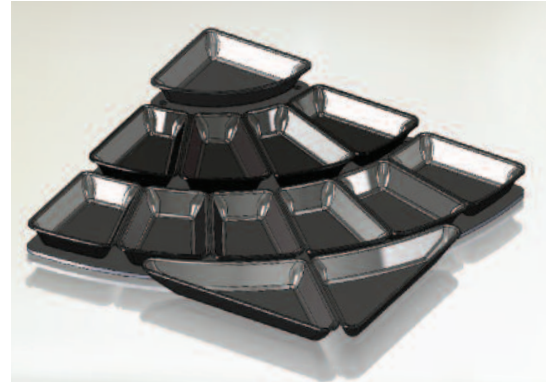

www.mcdonnells.ie

Tel. +353 1 677 8123

Unit 15, Northern Cross Business Park,
North Road, Dublin 11 D11 W5WN

McDonnell's
suppliers to the food trade