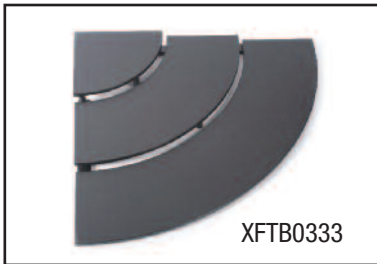

# Plexiline Corner Display Unit 13

Product Code	Product Description	Size
XDQTRIR	Right Corner Dish for Quad (1) (TRIPETALESET)	30 x 50 x 5cm
XDQTRIL	Left Corner Dish for Quad (1) (TRIPETALESET)	30 x 50 x 5cm
XDQ26265	Top Quad Dish (1) (SALGN1550ZW)	26 x 26 x 5cm
XDQ22265	Mid Quad Dish (4) (GN1580N2_22DZW)	26 x 50cm 22°
XDQ26155	Lower Quad Dish (6) (GN1550N1_15DZW)	26 x 50cm 15°
XFTB0333	Display Step Quadrant (1)	790 x 790 x 65mm

**Quadrant dishes also available 8cm deep**