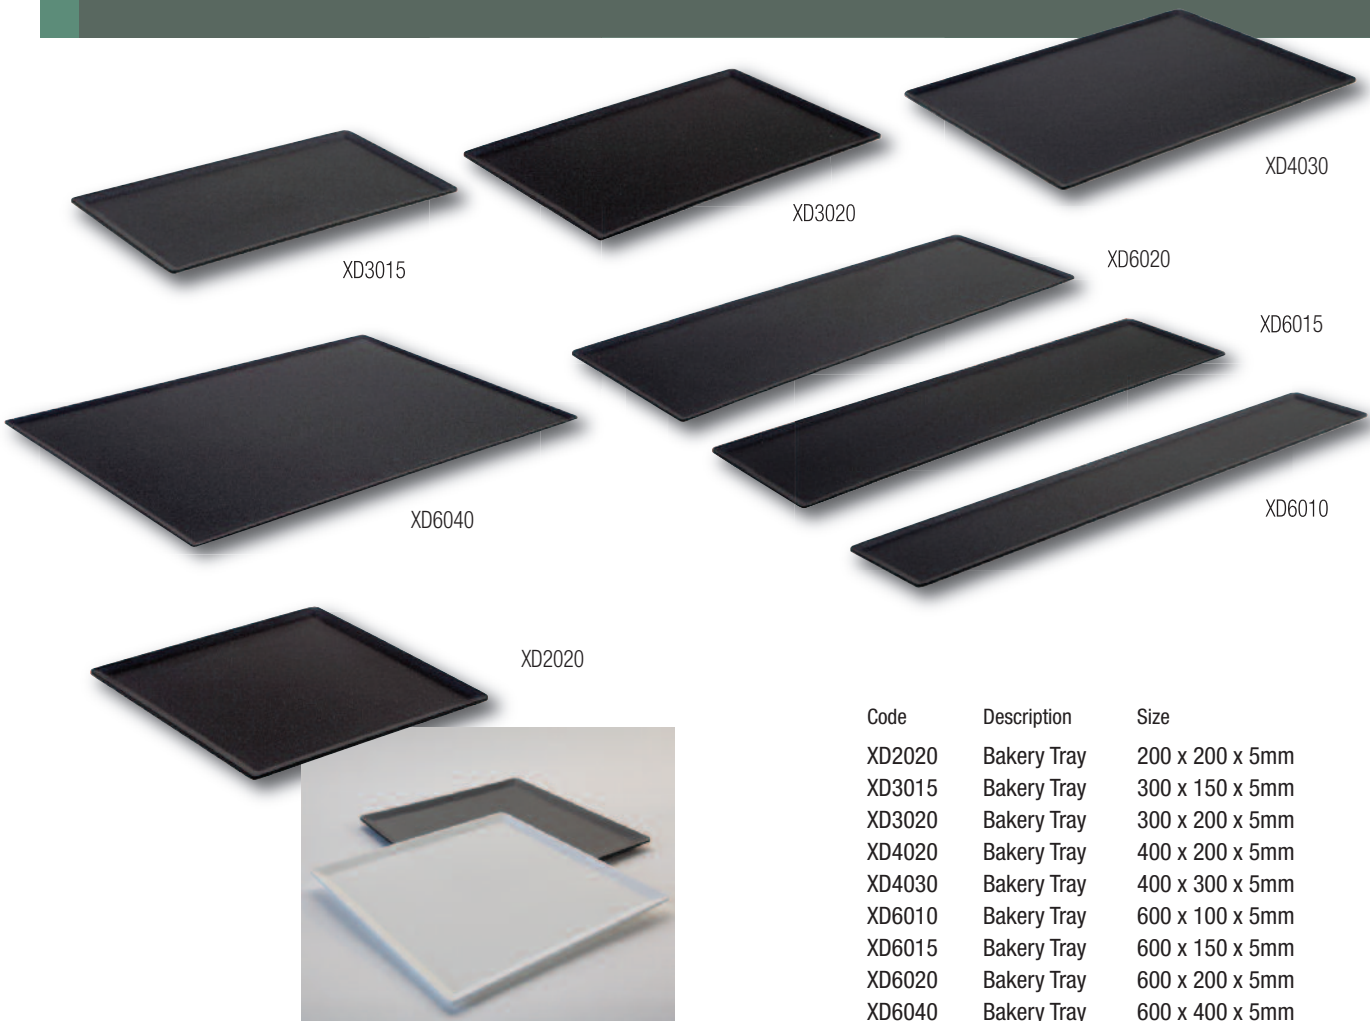

Plexiline Black and White Bakery Range

XD3015

XD3020

XD4030

XD6040

XD6020

XD6020

XD6015

XD6010

XD6010

XD2020

Code	Description	Size
XD2020	Bakery Tray	200 x 200 x 5mm
XD3015	Bakery Tray	300 x 150 x 5mm
XD3020	Bakery Tray	300 x 200 x 5mm
XD4020	Bakery Tray	400 x 200 x 5mm
XD4030	Bakery Tray	400 x 300 x 5mm
XD6010	Bakery Tray	600 x 100 x 5mm
XD6015	Bakery Tray	600 x 150 x 5mm
XD6020	Bakery Tray	600 x 200 x 5mm
XD6040	Bakery Tray	600 x 400 x 5mm