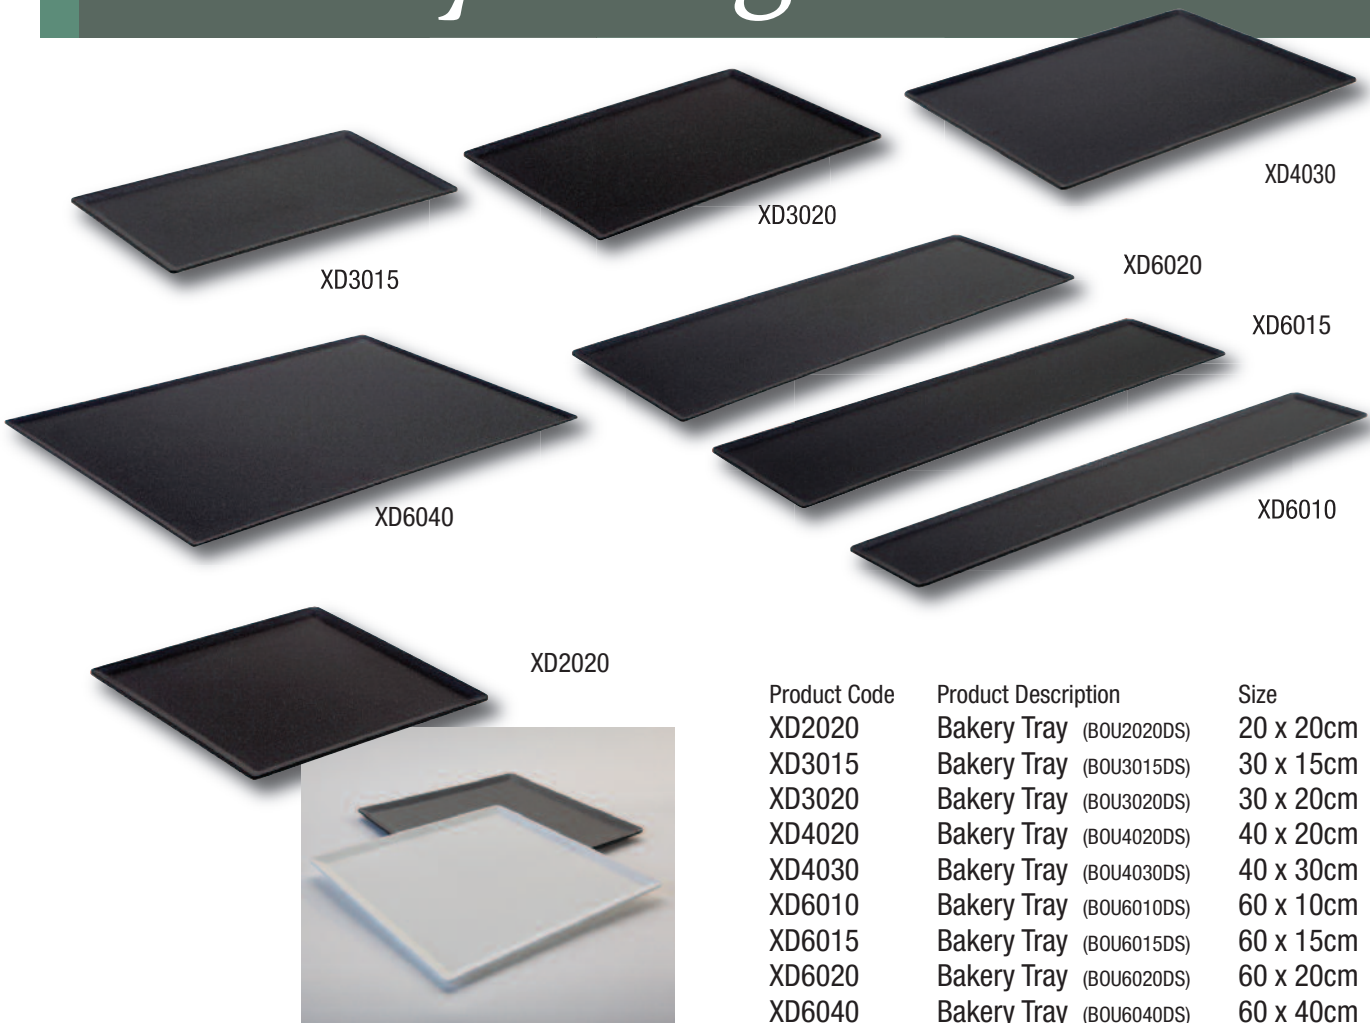

Plexiline Black and White Bakery Range

Product Code	Product Description	Size
XD2020	Bakery Tray (BOU2020DS)	20 x 20cm 5mm
XD3015	Bakery Tray (BOU3015DS)	30 x 15cm 5mm
XD3020	Bakery Tray (BOU3020DS)	30 x 20cm 5mm
XD4020	Bakery Tray (BOU4020DS)	40 x 20cm 5mm
XD4030	Bakery Tray (BOU4030DS)	40 x 30cm 5mm
XD6010	Bakery Tray (BOU6010DS)	60 x 10cm 5mm
XD6015	Bakery Tray (BOU6015DS)	60 x 15cm 5mm
XD6020	Bakery Tray (BOU6020DS)	60 x 20cm 5mm
XD6040	Bakery Tray (BOU6040DS)	60 x 40cm 5mm