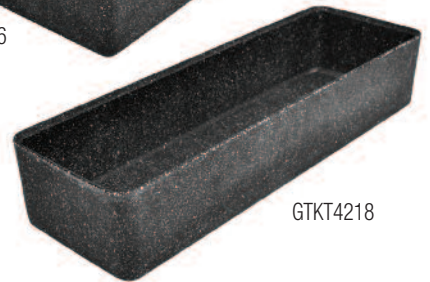

# Kata Melamine Display Crocks and Trays

The future of counter display crocks and trays is here! Impeccably designed, this all-in-one collection includes three heights which can be combined to create different capacities and levels, a bamboo insert and PET disposable lid, making 125 different combinations within a gastronorm footprint. The versatile crocks can be flipped to act as platters and stack easily. Matt stone finish.

Code	Description	Size
GTKT4214	1/6 Kata Crock (1.5lt)	130 x 173 x 100mm
GTKT4224	1/6 Kata Crock (850ml)	130 x 173 x 70mm
GTKT4234	1/6 Kata Crock (350ml)	130 x 173 x 38mm
GTKT4212	1/3 Kata Crock (3.2lt)	173 x 260 x 100mm
GTKT4222	1/3 Kata Crock (1.95lt)	173 x 260 x 70mm
GTKT4232	1/3 Kata Crock (750ml)	173 x 260 x 38mm
GTKT4216	1/2 Kata Crock (6.7lt)	346 x 260 x 100mm
GTKT4226	1/2 Kata Crock (4.2lt)	346 x 260 x 70mm
GTKT4236	1/2 Kata Crock (1.95lt)	346 x 260 x 38mm
GTKT4218	2/4 Kata Crock (6.65lt)	173 x 520 x 100mm
GTKT4228	2/4 Kata Crock (4.2lt)	173 x 520 x 70mm
GTKT4238	2/4 Kata Crock (1.75lt)	173 x 520 x 38mm

GTKT4212

GTKT4214

GTKT4216

GTKT4218

Bamboo Inserts & Disposable Lids Available

**Dalebrook®**

[www.mcdonnells.ie](http://www.mcdonnells.ie)

Tel. +353 1 677 8123