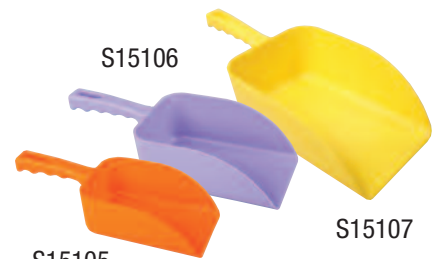

# Shovels, Scoops, Paddles, Wall Hangers & Holders

S15104

S10252

S80301

S80101 and S80111

S15105

S15106

S15107

**Code**

**Product Description**

**Size**

S15105  
S15106  
S15107

Hand Scoop, Polypropylene 500g  
Hand Scoop, Polypropylene 750g  
Hand Scoop, Polypropylene 1,000g

100 x 260mm  
138 x 310mm  
160 x 360mm

S80301  
S10252

Dust Pan, Polypropylene  
Brush Polyester (medium)

300 x 310mm  
340mm x 35 x 50mm.

S80101  
S80111

Bucket, Polypropylene  
Lid for Bucket, Polypropylene

15 litre

S15104

Ergonomic one piece Shovel (large)

**Size**

ø 22 - 32mm  
ø 28 - 38mm  
60mm  
  
900mm  
500mm  
  
1,260mm  
1,260mm  
  
250 x 1 x 1,382mm