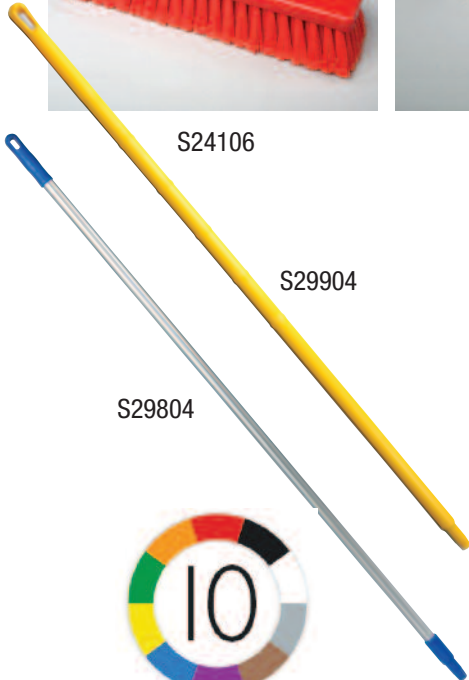

Brushes, Brooms, and Sweepers

S21136

S27187

S23155

S27106

S21153

COLOURS
NOW AVAILABLE

Code	Product Description	Size
Deck Scrubs		
S21153	Deck Scrub Polyester (stiff)	400 x 40 x 30mm
Sweepers and Brooms		
S21136	Sweeper Polyester (medium)	400 x 50 x 55mm
S27106	Sweeper Flagged Polyester (soft)	600 x 60 x 55mm
S23155	Broom Polyester (medium)	300 x 60 x 55mm
S26155	Broom Polyester (medium)	500 x 60 x 55mm
S27187	Broom Polyester (very stiff)	600 x 60 x 65mm

S20105

S27154

S29904

S29804

COLOURS
NOW AVAILABLE

Code	Product Description	Size
Tank Brushes		
S27154	Tank Brush Polyester (stiff)	200 x 120 x 35mm
Washing Brushes		
S24106	Water Fed Washing Brush Polyester (soft)	300 x 60 x 55mm
S22105	Washing Brush Polyester (flagged)	300 x 60 x 45mm
S20105	Washing Brush Polyester w/side (flagged)	290 x 130 x 45mm
Handles		
S29804	Standard Aluminium Handle	1,500 x 25mm
S29904	One Piece Super Hygienic Handle	1,500 x 32mm