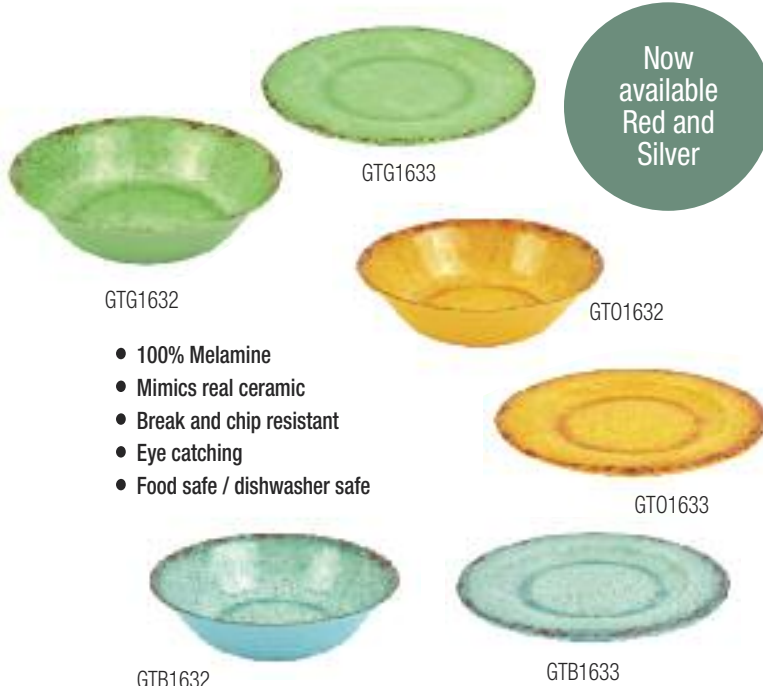

# Coloured Vintage Melamine Collection

The coloured Vintage Melamine Collection has been designed with a nod to Moroccan culture and cuisine. The distressed crackled texture and stunning colours makes it a perfect backdrop for vibrant food.

GTG1632

GTG1633

GTO1632

GTO1633

GTB1632

GTB1633

- 100% Melamine
- Mimics real ceramic
- Break and chip resistant
- Eye catching
- Food safe / dishwasher safe

**Dalebrook**<sup>®</sup>

Code	Description	Size
<b>Green</b>		
GTG1630	Vintage Bowl (6lt)	420 x 420 x 70mm
GTG1631	Vintage Bowl (3.5lt)	350 x 350 x 70mm
GTG1632	Vintage Bowl (600ml)	190 x 190 x 50mm
GTG1633	Vintage Plate	280 x 280 x 20mm
GTG1634	Vintage Plate	230 x 230 x 17mm
GTG1638	Vintage Bowl (1.5lt)	210 x 280mm
<b>Orange</b>		
GTO1630	Vintage Bowl (6lt)	420 x 420 x 70mm
GTO1631	Vintage Bowl (3.5lt)	350 x 350 x 70mm
GTO1632	Vintage Bowl (600ml)	190 x 190 x 50mm
GTO1633	Vintage Plate	280 x 280 x 20mm
GTO1634	Vintage Plate	230 x 230 x 17mm
GTO1635	Vintage Salad Bowl (345ml)	190 x 190 x 27mm
GTO1636	Vintage Rice Bowl (230ml)	130 x 130 x 60mm
GTO1637	Vintage Bowl (1.3lt)	210 x 210 x 70mm
GTO1638	Vintage Bowl (1.5lt)	210 x 280mm
<b>Blue</b>		
GTB1630	Vintage Bowl (6lt)	420 x 420 x 70mm
GTB1631	Vintage Bowl (3.5lt)	350 x 350 x 70mm
GTB1632	Vintage Bowl (600ml)	190 x 190 x 50mm
GTB1633	Vintage Plate	280 x 280 x 20mm
GTB1634	Vintage Plate	230 x 230 x 17mm
GTB1635	Vintage Salad Bowl (345ml)	190 x 190 x 27mm
GTB1636	Vintage Rice Bowl (230ml)	130 x 130 x 60mm
GTB1637	Vintage Bowl (1.3lt)	210 x 210 x 70mm
GTB1638	Vintage Bowl (1.5lt)	210 x 280mm