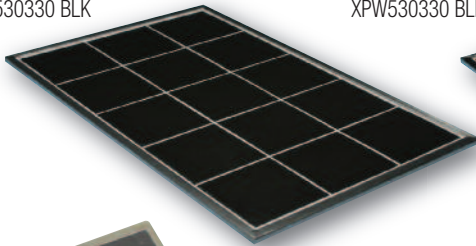

Ceramic and Slate Hot Tiles

XPW530330 BLK

XPW530330 BLK+W

XPWC530330

XPW325176

XPW265300

XWP325176W

XPW530330W

Code	Description	Size
Spiked Carvery Hot Tile		
XPWC530330	1/1 Spiked Carvery Hot Tile	530 x 330 x 15mm
Ceramic Hot Tiles Full Colour		
XPW530330	1/1 Ceramic Hot Tile	530 x 330 x 15mm
XPW705330	4/3 Ceramic Hot Tile	705 x 330 x 15mm
	Black, Hazel, White, Blue, Green, Red	
Ceramic Hot Tiles Chequered		
XPW530330	1/1 Ceramic Hot Tile	530 x 330 x 15mm
XPW705330	4/3 Ceramic Hot Tile	705 x 330 x 15mm
	Black+White, Hazel+White, Blue+White, Green+White, Red+White	
Slate Hot Tiles		
XPW265300	1/2 Slate Hot Tile	265 x 300 x 15mm
XPW325176	1/3 Slate Hot Tile	325 x 176 x 15mm
Wood Effect Ceramic Hot Tiles		
XPW530330W	1/1 Wood Effect Hot Tile	530 x 330 x 15mm
XPW265300W	1/2 Wood Effect Hot Tile	265 x 300 x 15mm
XPW325176W	1/3 Wood Effect Hot Tile	325 x 176 x 15mm