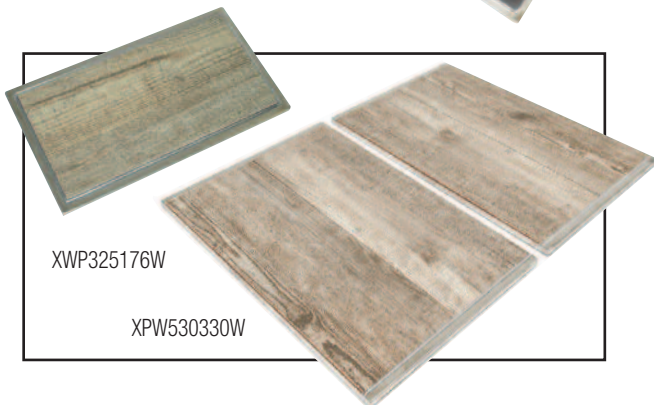

Ceramic and Slate Hot Tiles

XPW530330 BLK

XPW530330 BLK+W

XPWC530330

XPW325176

XPW265300

XWP325176W

XPW530330W

Code	Description	Size
Spiked Carvery Hot Tile		
XPWC530330	1/1 Spiked Carvery Hot Tile	530 x 330 x 15mm
Ceramic Hot Tiles Full Colour		
XPW530330	1/1 Ceramic Hot Tile	530 x 330 x 15mm
XPW705330	4/3 Ceramic Hot Tile	705 x 330 x 15mm
	Black, Hazel, White, Blue, Green, Red	
Ceramic Hot Tiles Chequered		
XPW530330	1/1 Ceramic Hot Tile	530 x 330 x 15mm
XPW705330	4/3 Ceramic Hot Tile	705 x 330 x 15mm
	Black+White, Hazel+White, Blue+White, Green+White, Red+White	
Slate Hot Tiles		
XPW265300	1/2 Slate Hot Tile	265 x 300 x 15mm
XPW325176	1/3 Slate Hot Tile	325 x 176 x 15mm
Wood Effect Ceramic Hot Tiles		
XPW530330W	1/1 Wood Effect Hot Tile	530 x 330 x 15mm
XPW265300W	1/2 Wood Effect Hot Tile	265 x 300 x 15mm
XPW325176W	1/3 Wood Effect Hot Tile	325 x 176 x 15mm