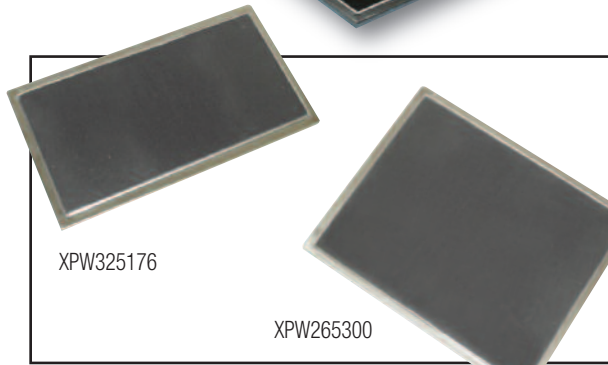

Ceramic and Slate Hot Tiles

XPW530330 BLK

XPW530330 BLK+W

XPWC530330

XPW325176

XPW265300

XWP325176W

XPW530330W

Code	Description	Size
Spiked Carvery Hot Tile		
XPWC530330	1/1 Spiked Carvery Hot Tile	530 x 330 x 15mm
Ceramic Hot Tiles Full Colour		
XPW530330	1/1 Ceramic Hot Tile	530 x 330 x 15mm
XPW705330	4/3 Ceramic Hot Tile	705 x 330 x 15mm
	Black, Hazel, White, Blue, Green, Red	
Ceramic Hot Tiles Chequered		
XPW530330	1/1 Ceramic Hot Tile	530 x 330 x 15mm
XPW705330	4/3 Ceramic Hot Tile	705 x 330 x 15mm
	Black+White, Hazel+White, Blue+White, Green+White, Red+White	
Slate Hot Tiles		
XPW265300	1/2 Slate Hot Tile	265 x 300 x 15mm
XPW325176	1/3 Slate Hot Tile	325 x 176 x 15mm
Wood Effect Ceramic Hot Tiles		
XPW530330W	1/1 Wood Effect Hot Tile	530 x 330 x 15mm
XPW265300W	1/2 Wood Effect Hot Tile	265 x 300 x 15mm
XPW325176W	1/3 Wood Effect Hot Tile	325 x 176 x 15mm