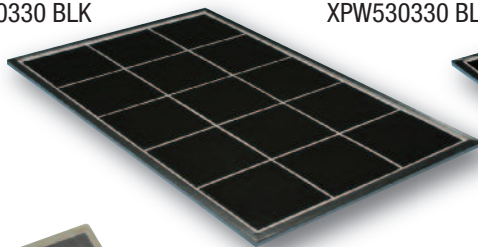

Ceramic and Slate Hot Tiles

XPW530330 BLK

XPW530330 BLK+W

XPWC530330

XPW325176

XPW265300

XWP325176W

XPW530330W

| Code | Product Description | Size |
|--------------------------------------|--|------------------|
| Spiked Carvery Hot Tile | | |
| XWPC530330 | 1/1 Spiked Carvery Hot Tile | 530 x 330 x 15m |
| Ceramic Hot Tiles Full Colour | | |
| XPW530330 | 1/1 Ceramic Hot Tile | 530 x 330 x 15mm |
| XPW705330 | 4/3 Ceramic Hot Tile Black, Hazel, White, Blue, Green, Red | 705 x 330 x 15mm |
| Ceramic Hot Tiles Chequered | | |
| XPW530330 | 1/1 Ceramic Hot Tile | 530 x 330 x 15mm |
| XPW705330 | 4/3 Ceramic Hot Tile Black+White, Hazel+White, Blue+White, Green+White, Red+White | 705 x 330 x 15mm |
| Slate Hot Tiles | | |
| XPW265300 | 1/2 Slate Hot Tile | 265 x 300 x 15mm |
| XPW325176 | 1/3 Slate Hot Tile | 325 x 176 x 15mm |
| Wood Effect Ceramic Hot Tiles | | |
| XPW530330W | 1/1 Wood Effect Hot Tile | 530 x 330 x 15mm |
| XPW265300W | 1/2 Wood Effect Hot Tile | 265 x 300 x 15mm |
| XPW325176W | 1/3 Wood Effect Hot Tile | 325 x 176 x 15mm |