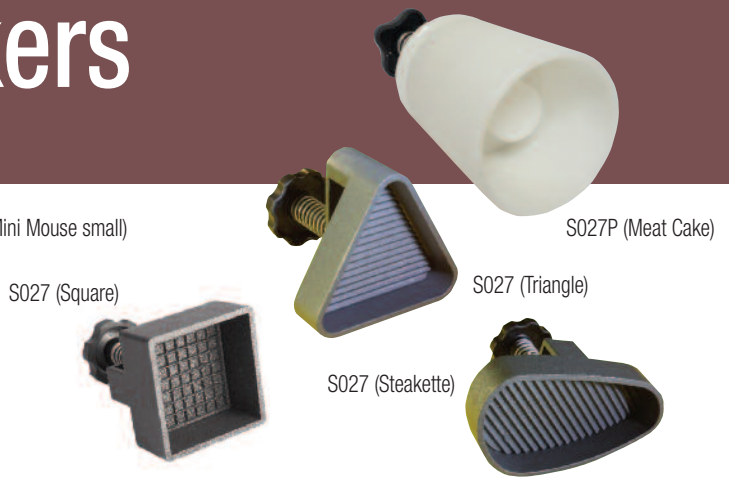

www.mcdonnells.ie

Tel. +353 1 677 8123

Unit 15, Northern Cross Business Park,
North Road, Dublin 11 D11 W5WN

McDonnell's
suppliers to the food trade

Burger Presses & Kebab Makers

Code	Description	Size
Burger Presses		
S027	Heart Shape	100g / Ø100mm
S027M	Heart Shape	Small / Mini
S027	Flower Shape	100g
S027M	Flower Shape	Small / Mini
S027	Round Shape	5" Large 130g / Ø120mm
S027	Round Shape	4" 100g / Ø100mm
S027	Mini Mouse Shape	100g
S027M	Mini Mouse Shape	Small / Mini
S027	Triangle Shape	100g
S027	Square Shape	100g / 100 x 100mm
S027M	Square Shape	Small / Mini 50 x 50mm
S027	Steakette Shape	120g
S027	Teddy Bear Shape	120g
S027P	Meat Cake Round Shape	135g

MK12

MK8

Code	Description	Size
Magic Box Kebab Makers		
MK8	Magic Box	8 Kebabs
MK12	Magic Box	12 Kebabs
MK20	Magic Box	20 Kebabs