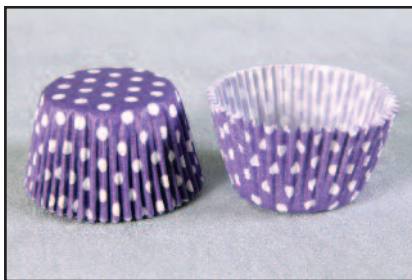

The Bakeware Range

RGSFRM0003
8 3/4" Springform Tin

S653
Polka Dot Cases
Available in Pink, Blue, Red,
Lime Green and Purple

RGSFRM0354
9 3/4" Springform Tin

S652
Muffin Cases
200 per pack. Available in Blue,
Pink, Red, Orange and Yellow

RGBUNS0008
Cup Cake Tin

RG50325
Teflon 2lb Loaf Tin

RG50625
Teflon 1lb Loaf Tin

RG55100
Enamel Roast Tray 320mm